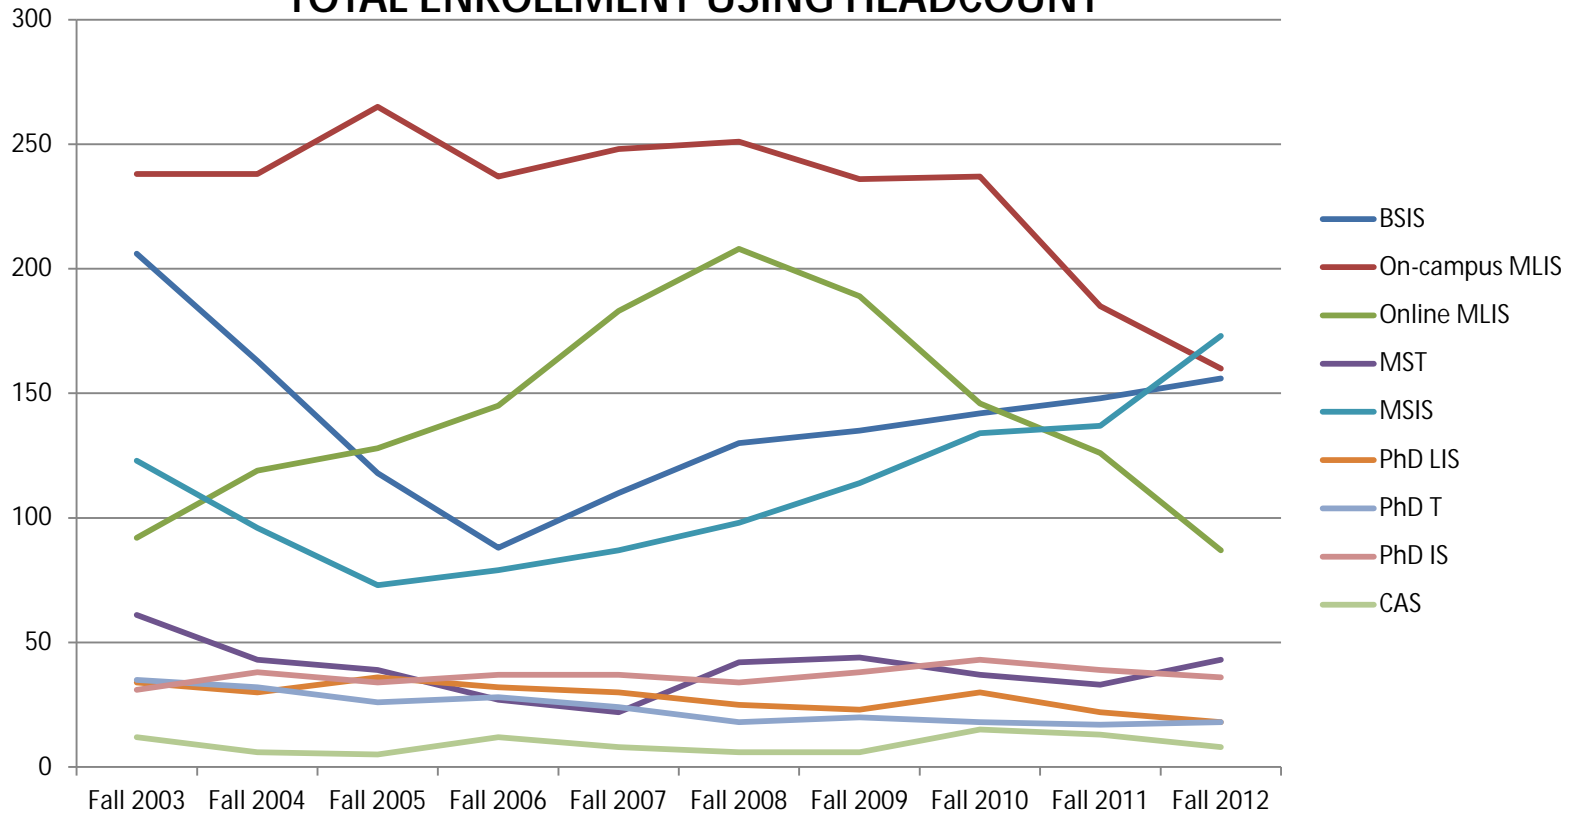

TOTAL ENROLLMENT USING HEADCOUNT

| Fall 2012 applicants to enrolled | Applied | Admitted | % Admitted | Accepted | % Accepted | Registered | % Registered | % Yield on Admitted |
|----------------------------------|---------|----------|------------|----------|------------|------------|--------------|---------------------|
| MLIS: PittOnline | 65 | 58 | 89% | 44 | 76% | 37 | 84% | 64% |
| MLIS | 277 | 247 | 89% | 112 | 45% | 93 | 83% | 38% |
| MSIS | 405 | 362 | 89% | 139 | 38% | 97 | 70% | 27% |
| MST | 103 | 88 | 85% | 54 | 61% | 24 | 44% | 27% |